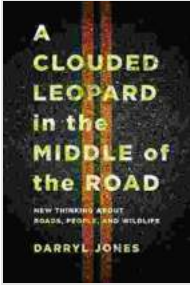

Text-to-Speech : Enabled
Screen Reader : Supported
Enhanced typesetting : Enabled
Word Wise : Enabled
Print length : 340 pages