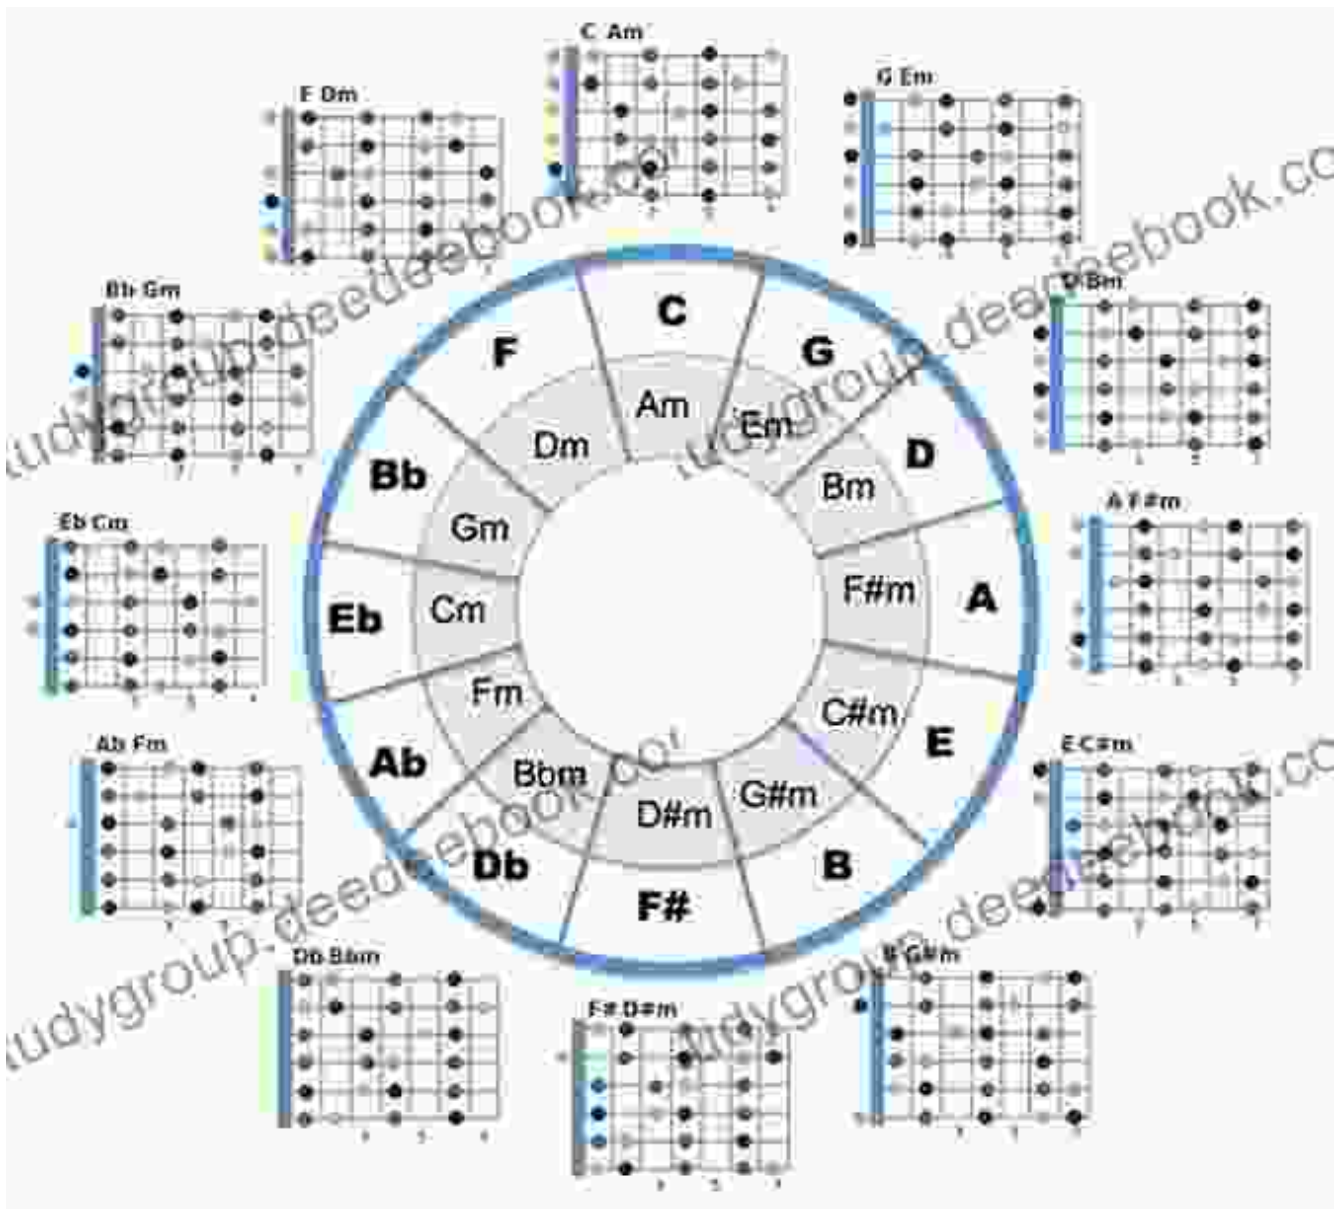

Music Theory: Ukulele Chord Theory Circle of Fifths Fully Explained

The Circle of Fifths is a fundamental concept in music theory that provides a visual and systematic representation of the relationships between different keys and chords. It is a powerful tool for understanding chord progressions, selecting appropriate chords for improvisation, and analyzing musical compositions. In this article, we will delve into the Circle of Fifths, specifically focusing on its application to ukulele chord theory.

The Circle of Fifths Diagram

The Circle of Fifths is a circular diagram that arranges the 12 musical keys (and their corresponding major and minor chords) in a clockwise or counterclockwise order. The keys are positioned such that the fifth note of any given key is the root of the next key in the circle.

Music Theory - Ukulele Chord Theory - Circle of Fifths
Fully Explained and application to Ukulele Playing
(Learn Ukulele Book 1) by Rosa Suen

★★★★☆ 4 out of 5

- Language : English
- File size : 746 KB
- Text-to-Speech : Enabled
- Screen Reader : Supported
- Enhanced typesetting : Enabled
- Word Wise : Enabled

Lending : Enabled
Print length : 53 pages

The diagram is divided into two halves: the major keys (on the outer ring) and the minor keys (on the inner ring). The major keys progress in a clockwise direction (C, G, D, A, E, B, F#, C#), while the minor keys progress in a counterclockwise direction (Cm, Gm, Dm, Am, Em, Bm, F#m, C#m).